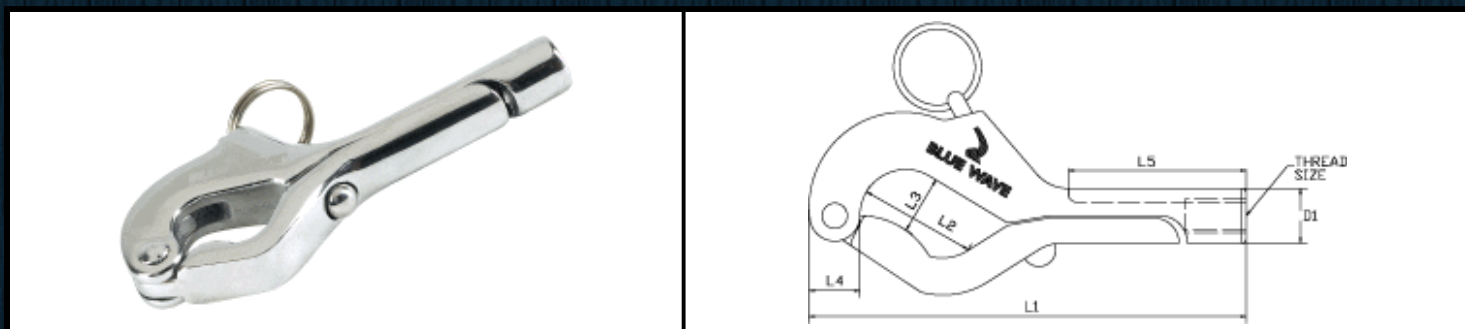

GATE-HOOK

[download pdf \(50 Kb.\)](#)

High Polished Stainless Steel - AISI 316

Cat. No.	Thread Size	Thread	L1 (mm.)	L2 (mm.)	L3 (mm.)	L4 (mm.)	L5 (mm.)	D1 (mm.)	Kg./100	Pack (Pcs.)
450008	M8	RIGHT	100	21	12	12,2	50	13,3	12,6	BULK
450008A	5/15"	LEFT	100	21	12	12,2	50	13,3	12,6	BULK

The user is responsible for choosing the proper cable diameter and for correct assembly.

[back](#)